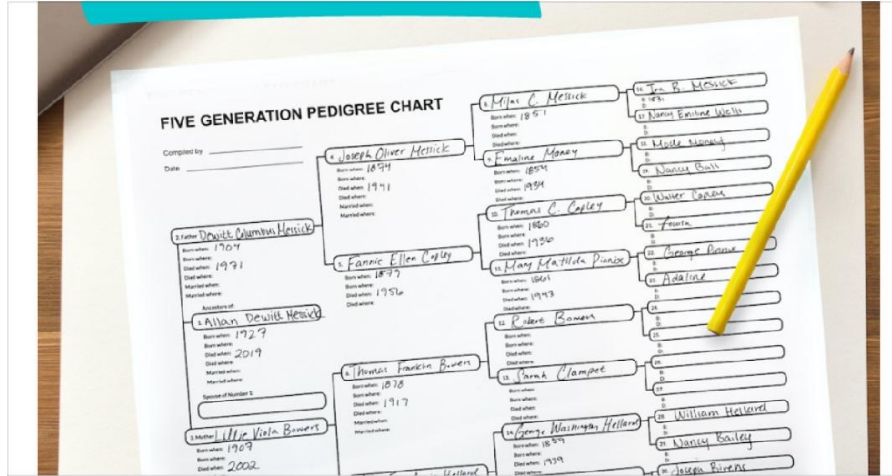

EasyGenie

Sponsored · 🌐

"I use them in binders of family history that I'm putting together for family members. Perf... See more

Genealogy
Supply
Page -
Free or
not?

FORM ON FACEBOOK

Printable genealogy sheets

Get a FREE genealogy PDF! 🔍

Sign up

👍❤️ 2K

162 comments 6 shares

Like

Comment

Toni Mitchell
Fabulous!!

Like Reply

2 👍

Comment as Barbara Park