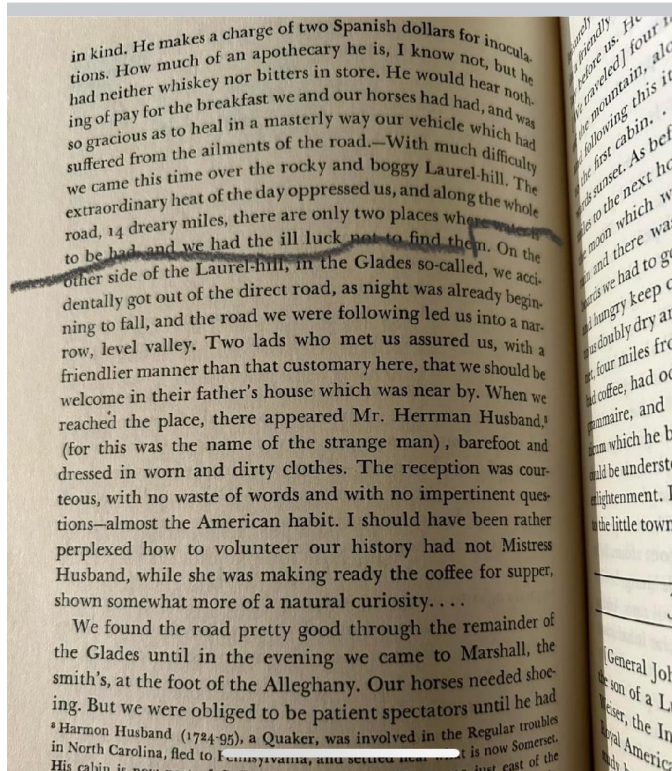

Willow Valley Genealogy Club

Books Depicting Real life

10:08

Sarah's post

Somerset County PA Genealogy

Sarah Peterson · 10h · 📷

Reading cross roads descriptions of western pa 1720-1829 the travels of johann David schoepf

Johann is traveling from beford to Pitt and back.

On the way back from Pitt he runs into Herman husband and has dinner with him and his wife, I think Herman is an interesting man and can imagine seeing him barefoot and in dirty clothes like the journal

👍❤️ 27

17 comments

👍 Like

💬 Comment

📧 Send